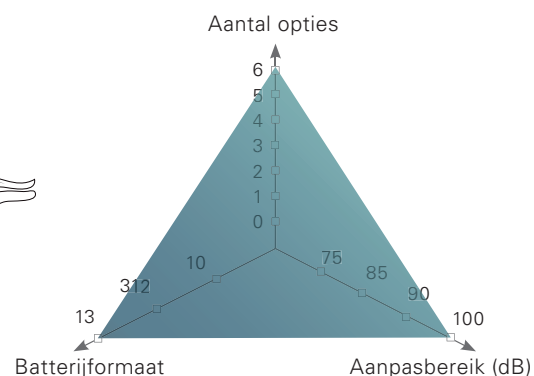

ITE HS – In-the-Ear Half Shell^{1,2}

ITE FS – In-the-Ear Full Shell^{1,2}

¹Uiteindelijke grootte op basis van aantal opties, gehoorgang en grootte van de venting.

²Hoortoestellen met batterijformaat 312 kunnen 2.4 GHz draadloos of een luisterspoel ingebouwd krijgen.

Kies voor batterijformaat 13 indien beide opties gewenst zijn.