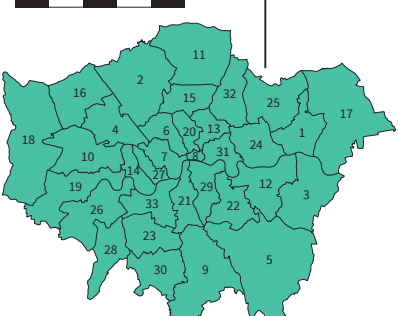

- AREA 1 - Richard Dixon**
- AREA 2 - Daniel Liversidge**
- AREA 3 - Claire Casey**
- AREA 4 - Calvin Stevens**
- AREA 5 - Daniel Liversidge**

ENT - ALL AREAS - Calvin Stevens

- 1 Inverclyde
- 2 West Dunbartonshire
- 3 Renfrewshire
- 4 East Renfrewshire
- 5 Glasgow City
- 6 East Dunbartonshire
- 7 North Lanarkshire
- 8 Falkirk
- 9 Clackmannanshire
- 10 West Lothian
- 11 City of Edinburgh
- 12 Gateshead
- 13 Newcastle upon Tyne
- 14 North Tyneside
- 15 South Tyneside
- 16 Sunderland
- 17 Hartlepool
- 18 Stockton-on-tees
- 19 Middlesbrough
- 20 Wirral

Greater London Authority area

- 1 Barking and Dagenham
- 2 Barnet
- 3 Bexley
- 4 Brent
- 5 Bromley
- 6 Camden
- 7 City of Westminster
- 8 City and County of the City of London
- 9 Croydon
- 10 Ealing
- 11 Enfield
- 12 Greenwich
- 13 Hackney
- 14 Hammersmith and Fulham
- 15 Haringey
- 16 Harrow
- 17 Havering
- 18 Hillingdon
- 19 Hounslow
- 20 Islington
- 21 Lambeth
- 22 Lewisham
- 23 Merton
- 24 Newham
- 25 Redbridge
- 26 Richmond upon Thames
- 27 Royal Borough of Kensington and Chelsea
- 28 Royal Borough of Kingston upon Thames
- 29 Southwark
- 30 Sutton
- 31 Tower Hamlets
- 32 Waltham Forest
- 33 Wandsworth

Isles of Scilly