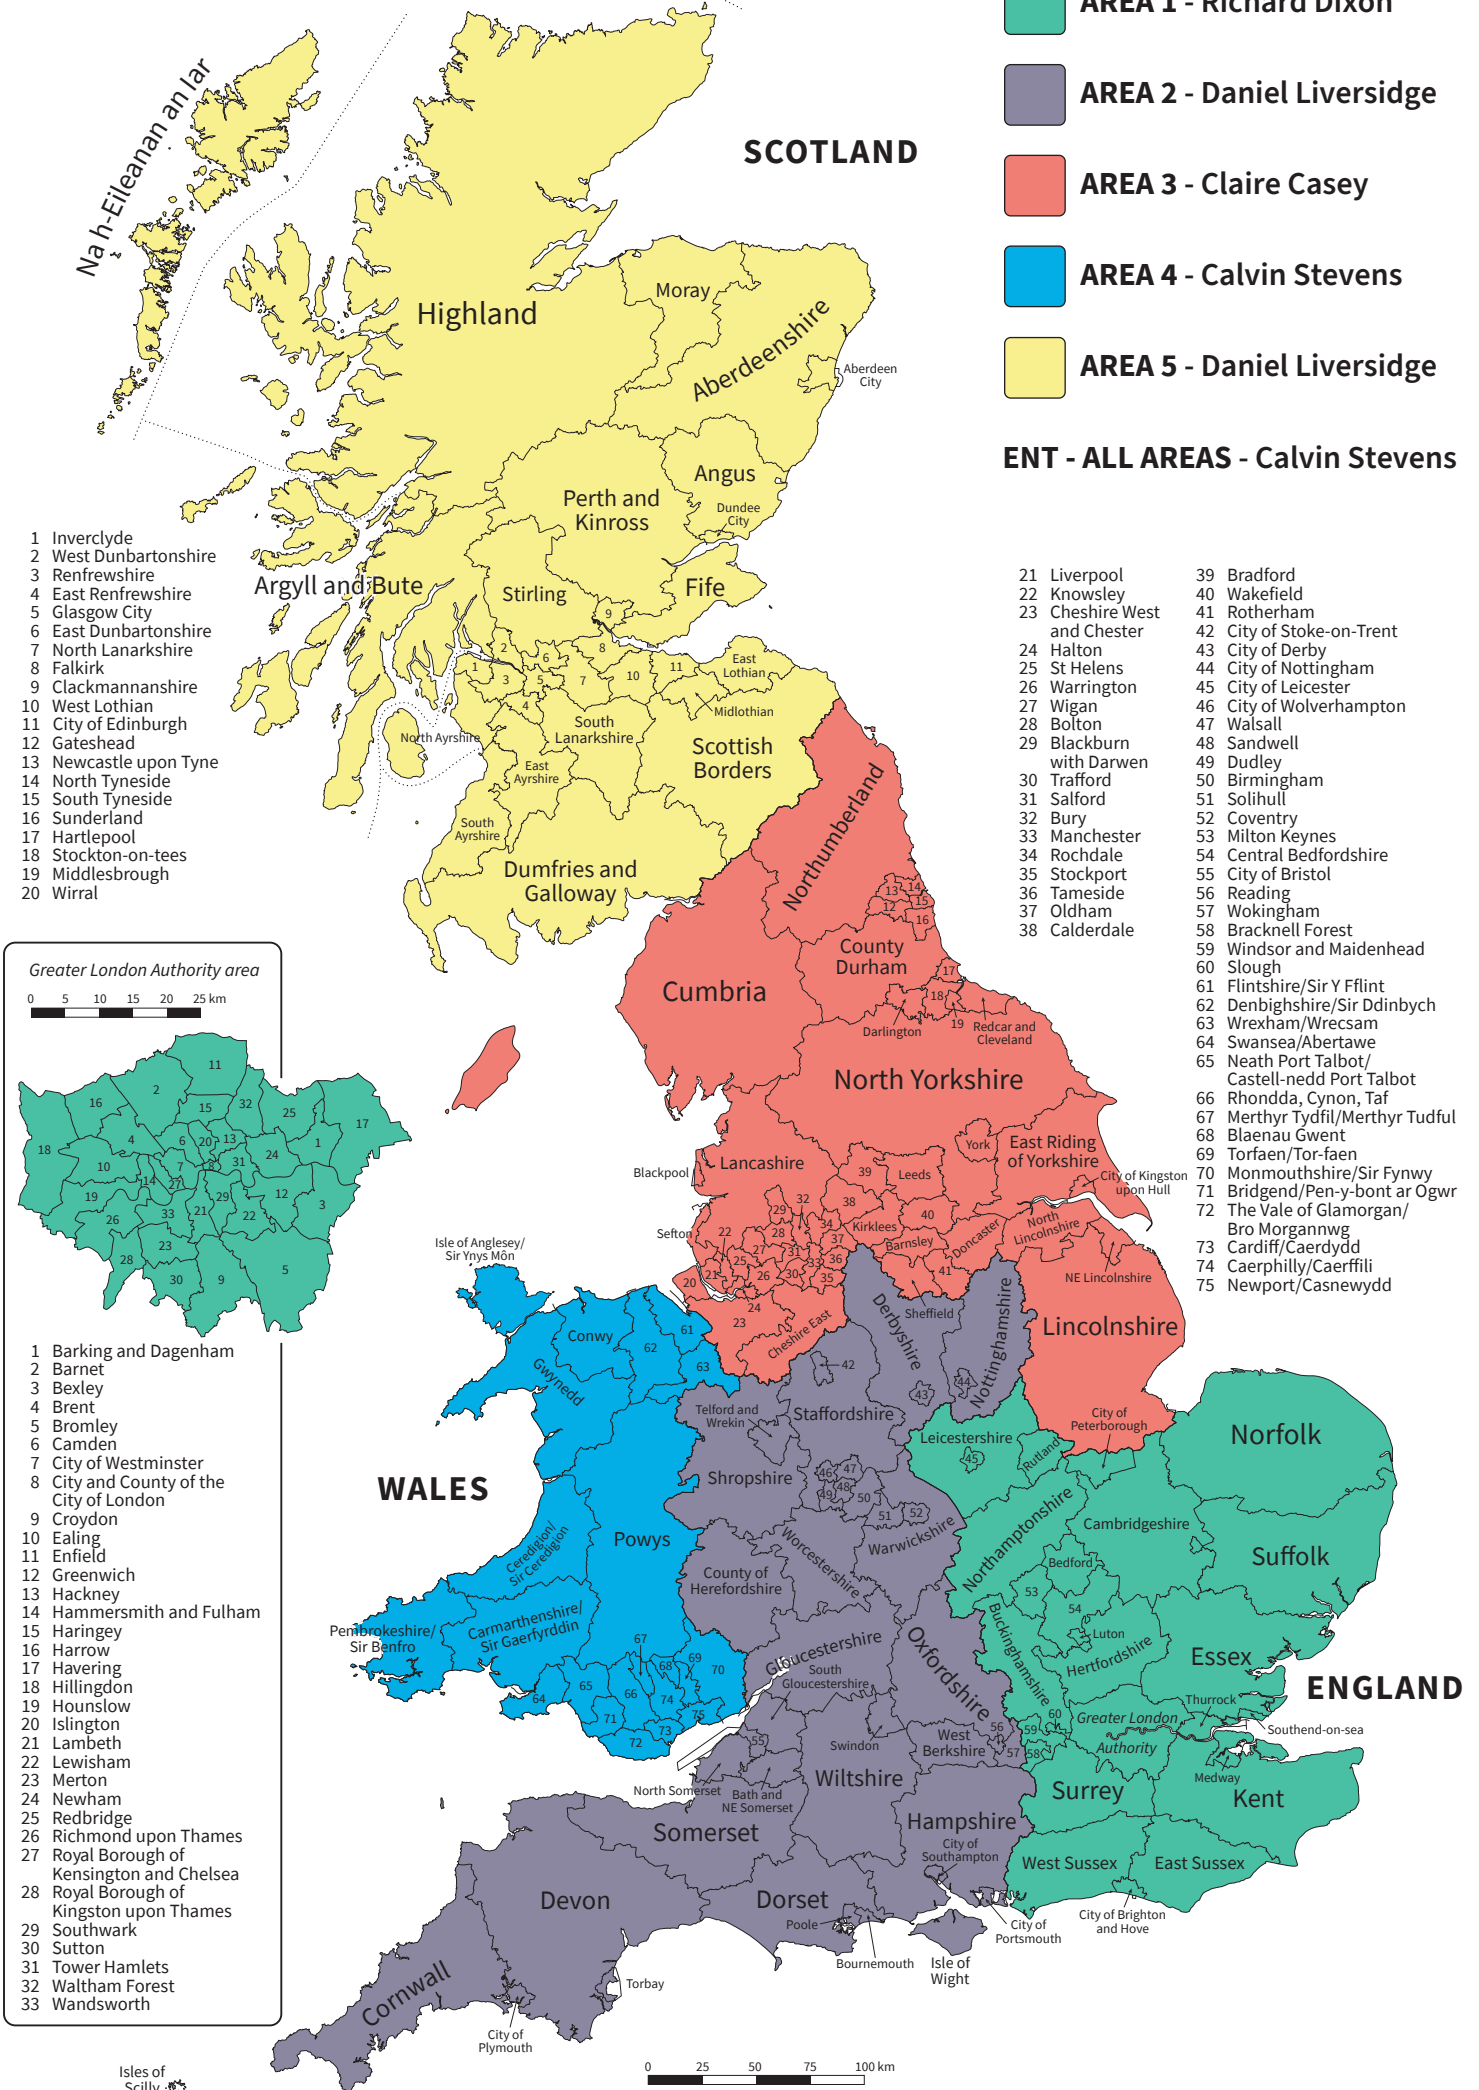

- AREA 1 - Richard Dixon**
- AREA 2 - Daniel Liversidge**
- AREA 3 - Claire Casey**
- AREA 4 - Calvin Stevens**
- AREA 5 - Daniel Liversidge**

ENT - ALL AREAS - Calvin Stevens

- 1 Inverclyde
- 2 West Dunbartonshire
- 3 Renfrewshire
- 4 East Renfrewshire
- 5 Glasgow City
- 6 East Dunbartonshire
- 7 North Lanarkshire
- 8 Falkirk
- 9 Clackmannanshire
- 10 West Lothian
- 11 City of Edinburgh
- 12 Gateshead
- 13 Newcastle upon Tyne
- 14 North Tyneside
- 15 South Tyneside
- 16 Sunderland
- 17 Hartlepool
- 18 Stockton-on-tees
- 19 Middlesbrough
- 20 Wirral

Greater London Authority area

- 1 Barking and Dagenham
- 2 Barnet
- 3 Bexley
- 4 Brent
- 5 Bromley
- 6 Camden
- 7 City of Westminster
- 8 City and County of the City of London
- 9 Croydon
- 10 Ealing
- 11 Enfield
- 12 Greenwich
- 13 Hackney
- 14 Hammersmith and Fulham
- 15 Haringey
- 16 Harrow
- 17 Havering
- 18 Hillingdon
- 19 Hounslow
- 20 Islington
- 21 Lambeth
- 22 Lewisham
- 23 Merton
- 24 Newham
- 25 Redbridge
- 26 Richmond upon Thames
- 27 Royal Borough of Kensington and Chelsea
- 28 Royal Borough of Kingston upon Thames
- 29 Southwark
- 30 Sutton
- 31 Tower Hamlets
- 32 Waltham Forest
- 33 Wandsworth