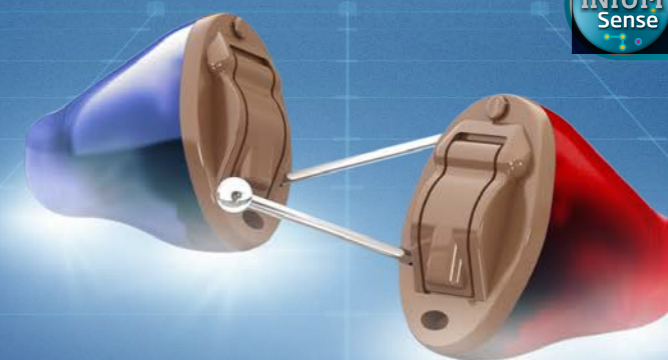

People First

People First is our promise to empower people to communicate freely, interact naturally and participate actively

**Simpler, faster
CIC fitting**
- only one size

- Premium
- Advanced
- Essential
- Basic

158518UK / 08.15 Printed on 100% recycled paper.