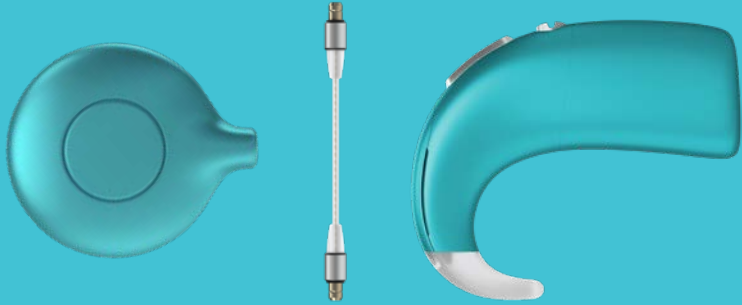

| Neuro 2 – Colour Chart

oticon
MEDICAL

C098 – Pure White

C044 – Silver

C091 – Silver Grey

C092 – Steel Grey

C063 – Diamond Black

C090 – Chroma Beige

C094 – Terracotta

C093 – Chestnut Brown

C057 – Power Pink

C058 – Aquamarine

Styling options*

Decorate the Neuro 2 sound processor and antenna for fun or to match your style

**Related to an upcoming product release. Availability subject to CE marking, local registration and commercial availability.*