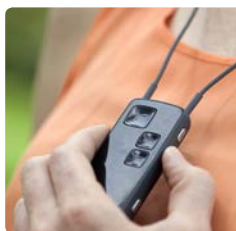

Phone

Microphone

Music

Different applications

With ConnectLine you can improve listening and communication possibilities related to phone conversations, one-to-one communication in noisy environments, watching TV, listening to music, video chatting, and more. Start with the application you find most useful for your needs. You can always add more applications at any time.

Talk to your hearing centre today about trying ConnectLine.

Computer

Office Phone

Remote

Ponto Streamer – the heart of ConnectLine

Ponto Streamer is your gateway to a wide range of different electronic devices. Most audio sources can be transmitted through Ponto Streamer wirelessly to your Ponto Plus sound processor. Ponto Streamer is worn around the neck and features three buttons for the core applications: Phone, TV and microphone.

Ponto Streamer also acts as a remote control for your Ponto Plus sound processor and is an easy way to change program or to adjust the volume.

Ponto Streamer:

- Is a single device used to control a wide range of communication possibilities
- Is designed for ease of use
- Turns your sound processor into a headset
- Has a built-in telecoil
- Is an integrated system. Advanced features ensure that, for example, a phone call can be heard and answered whilst watching TV
- Acts as a remote control for your Ponto Plus sound processor